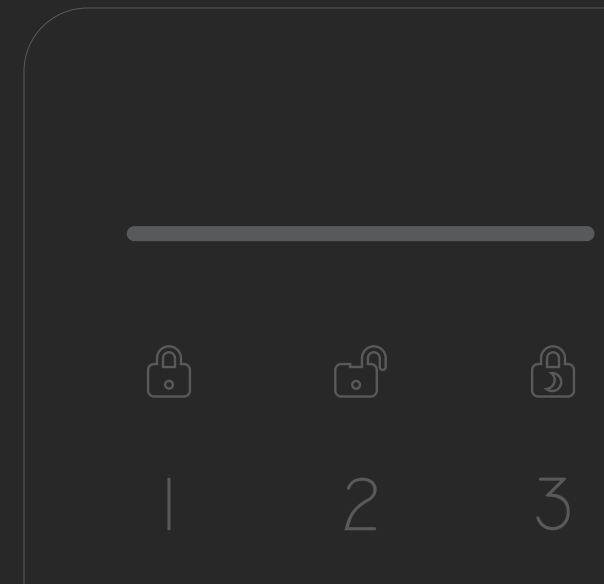

Keypad

The keypad allows you to operate the alarm system with the use of a 4 digit access PIN code or key tags.

Included

- 1 x Keypad
- 1 x Charger
- 1 x Screws and wall anchors for installation

Product IDs

SKU: SFPAD
EAN: 5711826605052

Technical Specifications

- Battery: Built-in 800 mAh 3.7V rechargeable Li battery
- Battery life: Up to 12 months (by 8 daily activations)
- Charging time: 2.5 hours
- Key tag reader: RFID 125 kHz
- Environment: Indoor, -10°C to +50°C, up to 90% relative humidity (non-condensing).
- Dimensions: H: 145 mm, W: 92 mm, D: 21 mm
- Features: Low battery notifications, key tag reader, LED status bar

Change Modes

Transition between the system's three modes: Armed, Home Mode, and Disarmed. You can switch modes either by entering your personal access PIN code or by simply presenting a key tag to the keypad. The real-time status of your alarm system is displayed in the keypad's status bar.

Smart Control

The keypad allows you to arm and disarm the system using touch-sensitive buttons or simply by placing a key tag on it. The keypad displays the current status of your alarm system in the illuminated status bar.

Smart Control

The keypad is completely wireless and can be installed indoors wherever you desire. Thanks to its intelligent power-saving feature, the keypad can operate for a minimum of 12 months before requiring a recharge. The keypad wirelessly connects to alarm system, offering you the ability to control the system without relying on your mobile phone.