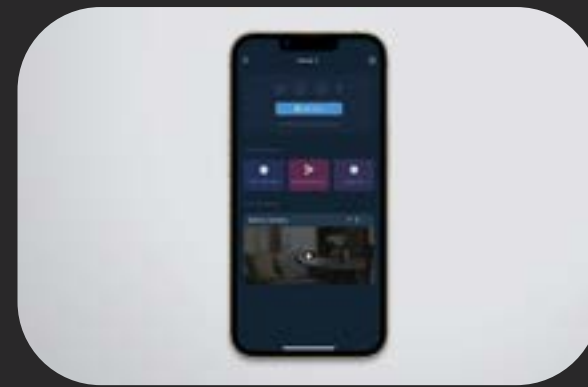

App Control

The Safetify alarm system is easily set up and operated through our app for both iOS® and Android™. You have your alarm system in your pocket, allowing you to check the alarm, video surveillance, and lighting control no matter where you are.

Care Mode

The Safetify system introduces our care feature for the elderly and vulnerable. With Care Mode, you can set up the sensors to monitor for activity in the home of the elderly or sick individual. If the sensors haven't detected activity within a specified timeframe, you will be alerted, allowing you to quickly and effectively check if something is amiss.

Dedicated Installer Features

No end user would ever be secure without you the installer and therefore we work hard on making the Safetify alarm system the first choice for installers. We have made the Safetify alarm system very easy and time-efficient to install and made it very easy to monitor and access end-user's systems for checkup and error support.

Professional CMS connection

The Safetify system connects directly to professional alarm centers via the SIA DC-09 communication protocol, with data encryption.